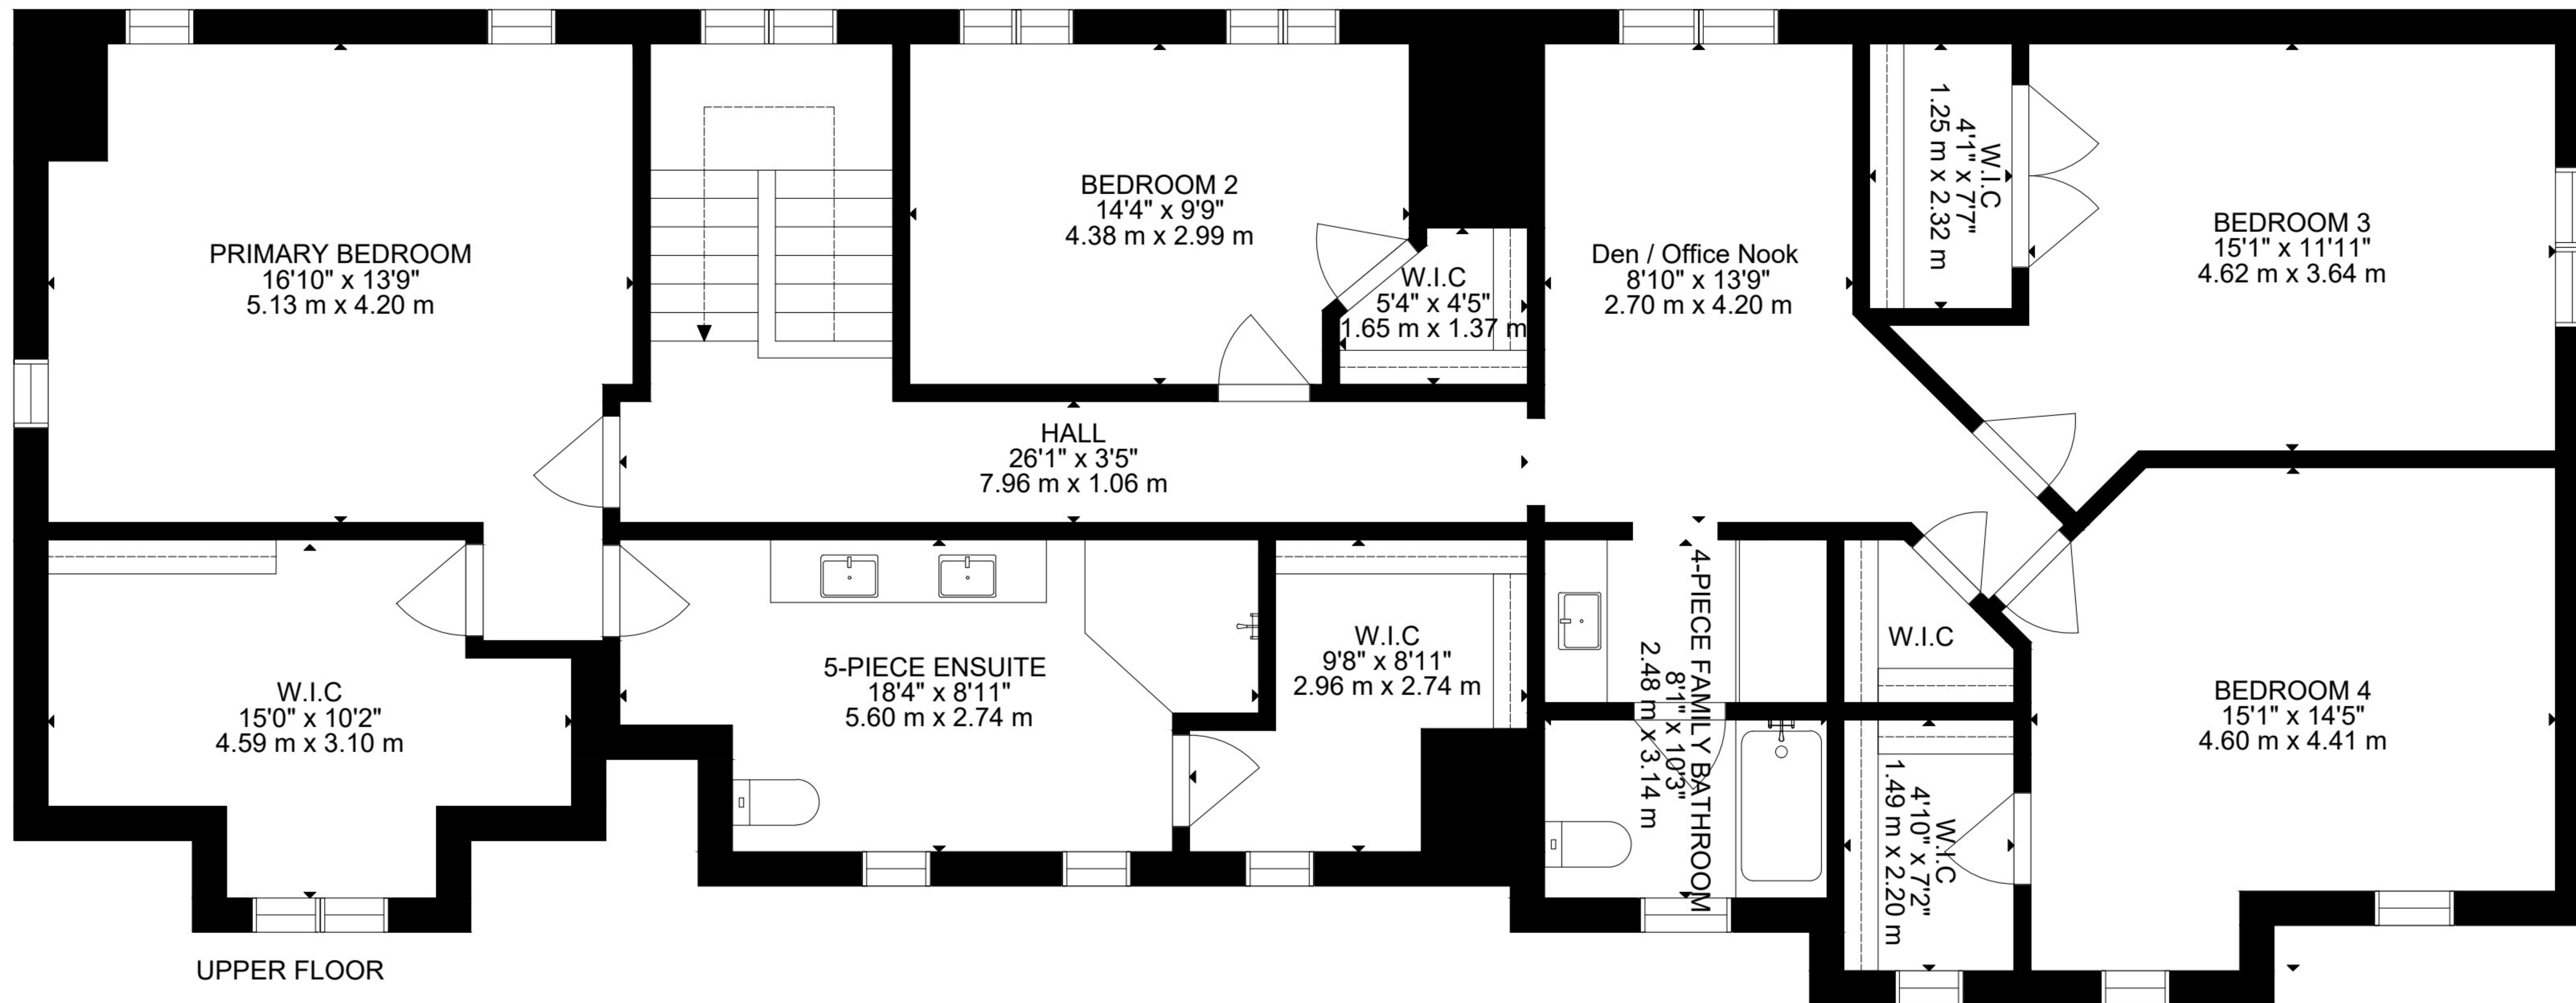

MAIN FLOOR

GROSS INTERNAL AREA
 MAIN FLOOR: 2196 SQ FT, UPPER FLOOR: 1927 SQ FT, LOWER FLOOR : UNFINISHED: 1356 SQ FT,
 EXCLUDED AREAS: GARAGE: 474 SQ FT
 TOTAL: 5479 SQ FT

SIZE AND DIMENSIONS ARE APPROXIMATE, ACTUAL MAY VARY

GROSS INTERNAL AREA
 MAIN FLOOR: 2196 SQ FT, UPPER FLOOR: 1927 SQ FT, LOWER FLOOR : UNFINISHED: 1356 SQ FT,
 EXCLUDED AREAS: GARAGE: 474 SQ FT
 TOTAL: 5479 SQ FT
 SIZE AND DIMENSIONS ARE APPROXIMATE, ACTUAL MAY VARY

LOWER FLOOR

GROSS INTERNAL AREA
 MAIN FLOOR: 2196 SQ FT, UPPER FLOOR: 1927 SQ FT, LOWER FLOOR : UNFINISHED: 1356 SQ FT,
 EXCLUDED AREAS: GARAGE: 474 SQ FT
 TOTAL: 5479 SQ FT
 SIZE AND DIMENSIONS ARE APPROXIMATE, ACTUAL MAY VARY